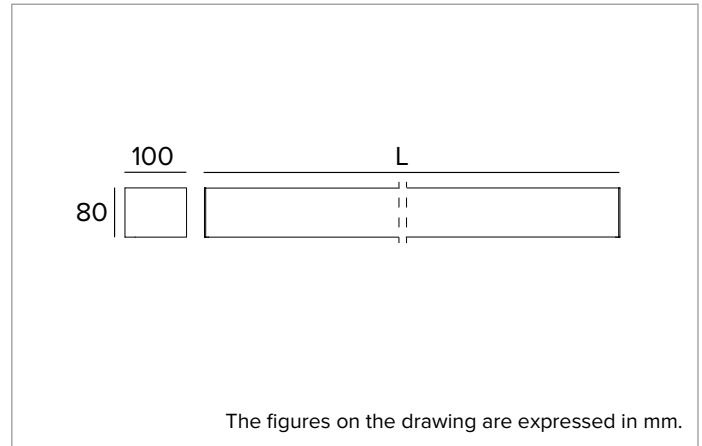

T026BX830ELPW | LOGICO EASY Stand Alone 100 - UGR19

Linear stand alone LED fixture for ceiling mounted or suspension installation. Emergency version

		3000K	H(m)	D(m)	Emax(lx)	
		Ra80		88°		
Fixture Power	104W	1	1.94	2980		
Source Flux	10959lm	2	3.88	745		
Fixture Flux	10960lm	3	5.83	331		
Efficacy	105lm/W	4	7.77	186		
G0301	I _{max} =272cd/klm	I _{max}	2981cd	5	9.71	119

MECHANICAL CHARACTERISTICS

Painted extruded aluminium body with 100mm section and polycarbonate end caps. Upper closing screen in translucent polycarbonate.

Colour and finish: White

Dimensions: L=2340mm

Weight: 8.05Kg